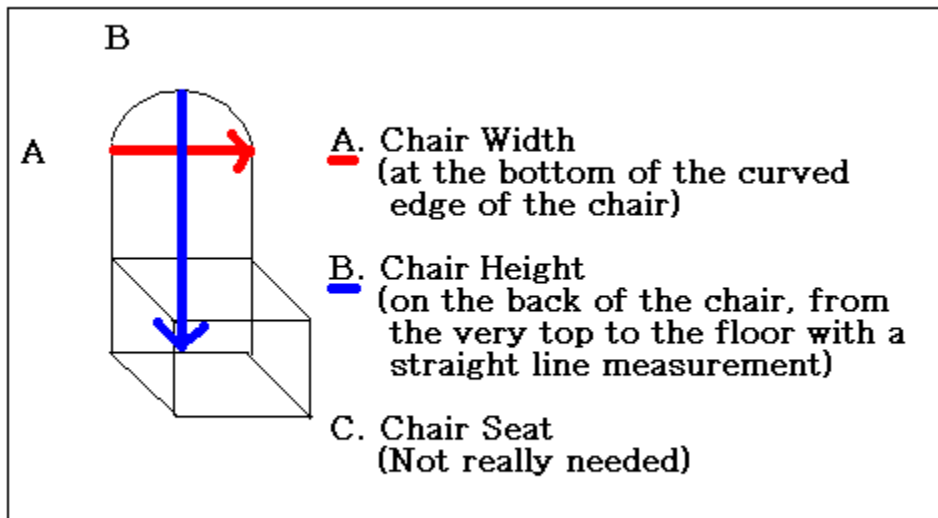

## Chair Cover Sizing Chart

### Universal Cover

- A. 18.5 Inches Wide
- B. 38 Inches Tall

### Small Banquet

- A. 16 Inches Wide
- B. 37 Inches Tall

### Large Banquet

- A. 21 Inches Wide
- B. 39 Inches Tall